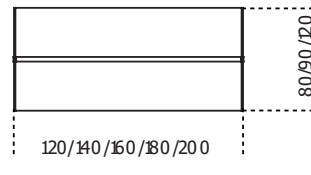

Air Desk

2008

Desk in 12mm transparent, extralight or smoked "grigio Italia" tempered glass. Also available with painted glass top as per samples in the bright or satin version or leather effect laminated glass top. Both with extralight glass sides. On request, smoked "grigio Italia" or bright/satin painted glass sides. Bright or satin stainless steel, anodized aluminium or embossed white or black lacquered metal parts. Black hand brushed anodized aluminium, on request. Cable management option: OPTION 1_For cable management, a hole diam. cm 6 on the top with 10cm minimum distance from the edge, can be arranged upon request. OPTION 2_Available, on request, version with the passage of the cables through the beam to be pulled out from one side. This version is realized with hole diam. cm 3,2 on the glass top corresponding to the beam with satin stainless steel ring, hole diam. cm 3,2 on the beam + hole cm 2,5 x 4,5 on the side of the desk and on the side cap for cables to exit.

Cm (L x W x H)	Inches (L x W x H)
120 x 51 x 74	47¼ x 20¼ x 29¼
140 x 51 x 74	55¼ x 20¼ x 29¼
160 x 51 x 74	63 x 20¼ x 29¼
120 x 80 x 74	47¼ x 31½ x 29¼
140 x 80 x 74	55¼ x 31½ x 29¼
160 x 80 x 74	63 x 31½ x 29¼
180 x 90 x 74	71 x 35½ x 29¼
200 x 90 x 74	78¾ x 35½ x 29¼
120 x 120 x 74	47¼ x 47¼ x 29¼
140 x 120 x 74	55¼ x 47¼ x 29¼

160 x 120 x 74
 180 x 120 x 74
 200 x 120 x 74

63 x 47¼ x 29¼
 71 x 47¼ x 29¼
 78¾ x 47¼ x 29¼

Finishings

Glass

"Grigio Italia"

Bright black

Bright blue-grey

Bright cadet blue