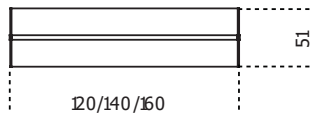

Air Desk

2008

Desk in 12mm transparent, extralight or smoked "grigio Italia" tempered glass. Also available with painted glass top as per samples in the bright or satin version or leather effect laminated glass top. Both with extralight glass sides. On request, smoked "grigio Italia" or bright/satin painted glass sides. Bright or satin stainless steel, anodized aluminium or embossed white or black lacquered metal parts. Black hand brushed anodized aluminium, on request. Cable management option: OPTION 1_For cable management, a hole diam. cm 6 on the top with 10cm minimum distance from the edge, can be arranged upon request. OPTION 2_Available, on request, version with the passage of the cables through the beam to be pulled out from one side. This version is realized with hole diam. cm 3,2 on the glass top corresponding to the beam with satin stainless steel ring, hole diam. cm 3,2 on the beam + hole cm 2,5 x 4,5 on the side of the desk and on the side cap for cables to exit.

Cm (L x W x H)	Inches (L x W x H)
120 x 51 x 74	47¼ x 20¼ x 29¼
140 x 51 x 74	55¼ x 20¼ x 29¼
160 x 51 x 74	63 x 20¼ x 29¼
120 x 80 x 74	47¼ x 31½ x 29¼
140 x 80 x 74	55¼ x 31½ x 29¼
160 x 80 x 74	63 x 31½ x 29¼
180 x 90 x 74	71 x 35½ x 29¼
200 x 90 x 74	78¾ x 35½ x 29¼
120 x 120 x 74	47¼ x 47¼ x 29¼
140 x 120 x 74	55¼ x 47¼ x 29¼

160 x 120 x 74
 180 x 120 x 74
 200 x 120 x 74

63 x 47¼ x 29¼
 71 x 47¼ x 29¼
 78¾ x 47¼ x 29¼

Finishings

Glass

"Grigio Italia"

Bright black

Bright blue-grey

Bright cadet blue