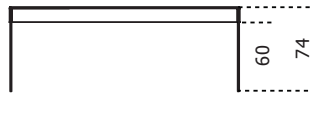

Air Desk

2008

Desk in 12mm transparent, extralight or smoked "grigio Italia" tempered glass. Also available with painted glass top as per samples in the bright or satin version or leather effect laminated glass top. Both with extralight glass sides. On request, smoked "grigio Italia" or bright/satin painted glass sides. Bright or satin stainless steel, anodized aluminium or embossed white or black lacquered metal parts. Black hand brushed anodized aluminium, on request. Cable management option: OPTION 1_For cable management, a hole diam. cm 6 on the top with 10cm minimum distance from the edge, can be arranged upon request. OPTION 2_Available, on request, version with the passage of the cables through the beam to be pulled out from one side. This version is realized with hole diam. cm 3,2 on the glass top corresponding to the beam with satin stainless steel ring, hole diam. cm 3,2 on the beam + hole cm 2,5 x 4,5 on the side of the desk and on the side cap for cables to exit.

Cm (L x W x H)	Inches (L x W x H)
120 x 51 x 74	47¼ x 20¼ x 29¼
140 x 51 x 74	55¼ x 20¼ x 29¼
160 x 51 x 74	63 x 20¼ x 29¼
120 x 80 x 74	47¼ x 31½ x 29¼
140 x 80 x 74	55¼ x 31½ x 29¼
160 x 80 x 74	63 x 31½ x 29¼
180 x 90 x 74	71 x 35½ x 29¼
200 x 90 x 74	78¾ x 35½ x 29¼
120 x 120 x 74	47¼ x 47¼ x 29¼
140 x 120 x 74	55¼ x 47¼ x 29¼

160 x 120 x 74
 180 x 120 x 74
 200 x 120 x 74

63 x 47¼ x 29¼
 71 x 47¼ x 29¼
 78¾ x 47¼ x 29¼

Finishings

Glass

"Grigio Italia"

Bright black

Bright blue-grey

Bright cadet blue