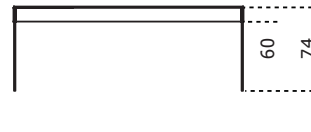

Air Desk

2008

Desk in 12mm transparent, extralight or smoked "grigio Italia" tempered glass. Also available with painted glass top as per samples in the bright or satin version or leather effect laminated glass top. Both with extralight glass sides. On request, smoked "grigio Italia" or bright/satin painted glass sides. Bright or satin stainless steel, anodized aluminium or embossed white or black lacquered metal parts. Black hand brushed anodized aluminium, on request. Cable management option: OPTION 1_For cable management, a hole diam. cm 6 on the top with 10cm minimum distance from the edge, can be arranged upon request. OPTION 2_Available, on request, version with the passage of the cables through the beam to be pulled out from one side. This version is realized with hole diam. cm 3,2 on the glass top corresponding to the beam with satin stainless steel ring, hole diam. cm 3,2 on the beam + hole cm 2,5 x 4,5 on the side of the desk and on the side cap for cables to exit.

Cm (L x W x H)	Inches (L x W x H)
120 x 51 x 74	47¼ x 20¼ x 29¼
140 x 51 x 74	55¼ x 20¼ x 29¼
160 x 51 x 74	63 x 20¼ x 29¼
120 x 80 x 74	47¼ x 31½ x 29¼
140 x 80 x 74	55¼ x 31½ x 29¼
160 x 80 x 74	63 x 31½ x 29¼
180 x 90 x 74	71 x 35½ x 29¼
200 x 90 x 74	78¾ x 35½ x 29¼
120 x 120 x 74	47¼ x 47¼ x 29¼
140 x 120 x 74	55¼ x 47¼ x 29¼

160 x 120 x 74
 180 x 120 x 74
 200 x 120 x 74

63 x 47¼ x 29¼
 71 x 47¼ x 29¼
 78¾ x 47¼ x 29¼

Finishings

Glass

"Grigio Italia"

Bright black

Bright blue-grey

Bright cadet blue