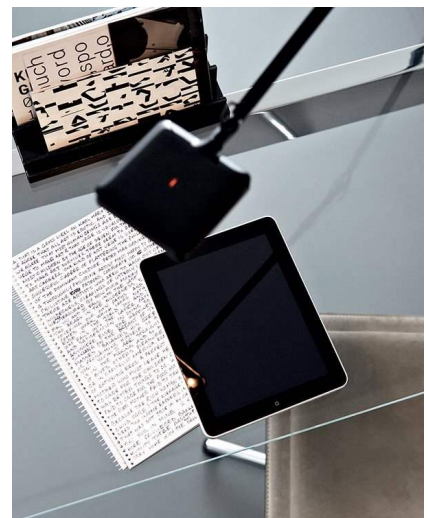

160 x 120 x 74
180 x 120 x 74
200 x 120 x 74

63 x 47¼ x 29¼
71 x 47¼ x 29¼
78¾ x 47¼ x 29¼