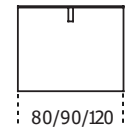

Air Desk

2008

Desk in 12mm transparent, extralight or smoked "grigio Italia" tempered glass. Also available with painted glass top as per samples in the bright or satin version or leather effect laminated glass top. Both with extralight glass sides. On request, smoked "grigio Italia" or bright/satin painted glass sides. Bright or satin stainless steel, anodized aluminium or embossed white or black lacquered metal parts. Black hand brushed anodized aluminium, on request. Cable management option: OPTION 1_For cable management, a hole diam. cm 6 on the top with 10cm minimum distance from the edge, can be arranged upon request. OPTION 2_Available, on request, version with the passage of the cables through the beam to be pulled out from one side. This version is realized with hole diam. cm 3,2 on the glass top corresponding to the beam with satin stainless steel ring, hole diam. cm 3,2 on the beam + hole cm 2,5 x 4,5 on the side of the desk and on the side cap for cables to exit.

Cm (L x W x H)	Inches (L x W x H)
120 x 51 x 74	47¼ x 20¼ x 29¼
140 x 51 x 74	55¼ x 20¼ x 29¼
160 x 51 x 74	63 x 20¼ x 29¼
120 x 80 x 74	47¼ x 31½ x 29¼
140 x 80 x 74	55¼ x 31½ x 29¼
160 x 80 x 74	63 x 31½ x 29¼
180 x 90 x 74	71 x 35½ x 29¼
200 x 90 x 74	78¾ x 35½ x 29¼
120 x 120 x 74	47¼ x 47¼ x 29¼
140 x 120 x 74	55¼ x 47¼ x 29¼

160 x 120 x 74
 180 x 120 x 74
 200 x 120 x 74

63 x 47¼ x 29¼
 71 x 47¼ x 29¼
 78¾ x 47¼ x 29¼

Finishings

Glass

"Grigio Italia"

Bright black

Bright blue-grey

Bright cadet blue